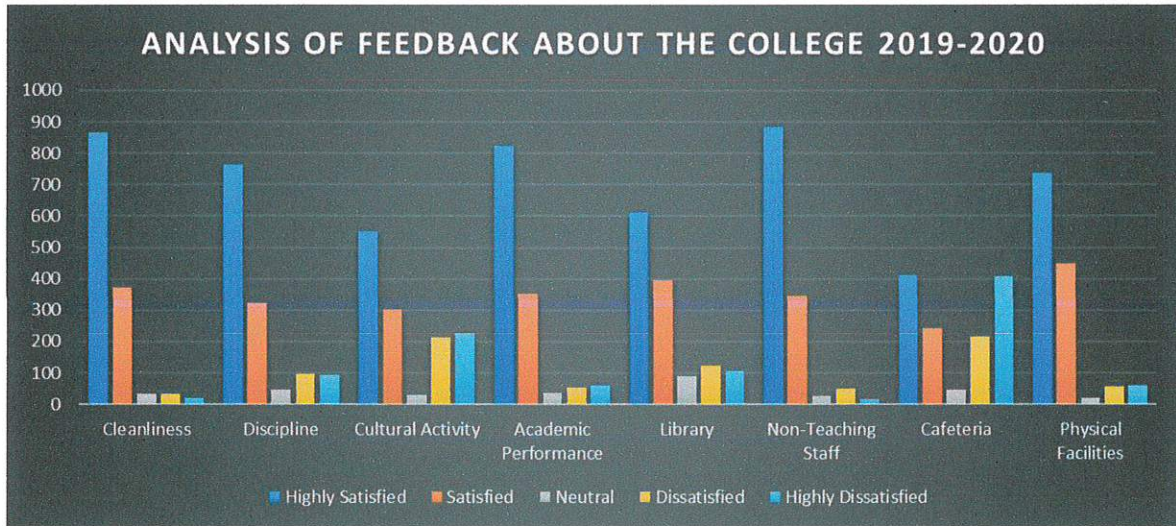

The graph and the table depicts the feedback of students about the College in the academic year 2019-2020. Among 1547 students, 1326 of them responded to the feedback survey. Most of the respondents are satisfied with the various aspects of the college. A few respondents are dissatisfied with the cultural activities, cafeteria, library and discipline of the College.

Fr. Joshy Cheeramkuzhy CMI
Principal
KRISTU JYOTI COLLEGE
of Management & Technology
Kurisummood P.O.,
Kottayam - 686 104