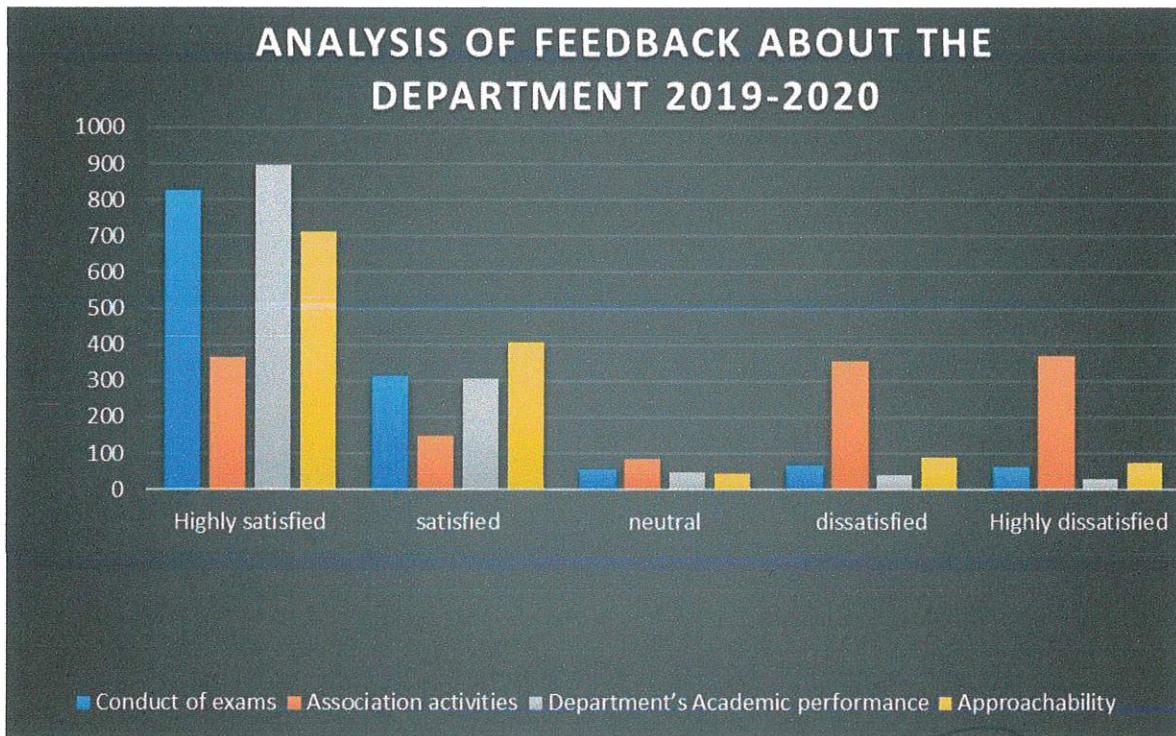

Fr. Joshy Cheeramkuzhy CMI
Principal
KRISTU JYOTI COLLEGE

[Signature]

Fr. Joseph M. Arakkuzhy CMI
Principal
KRISTU JYOTI COLLEGE